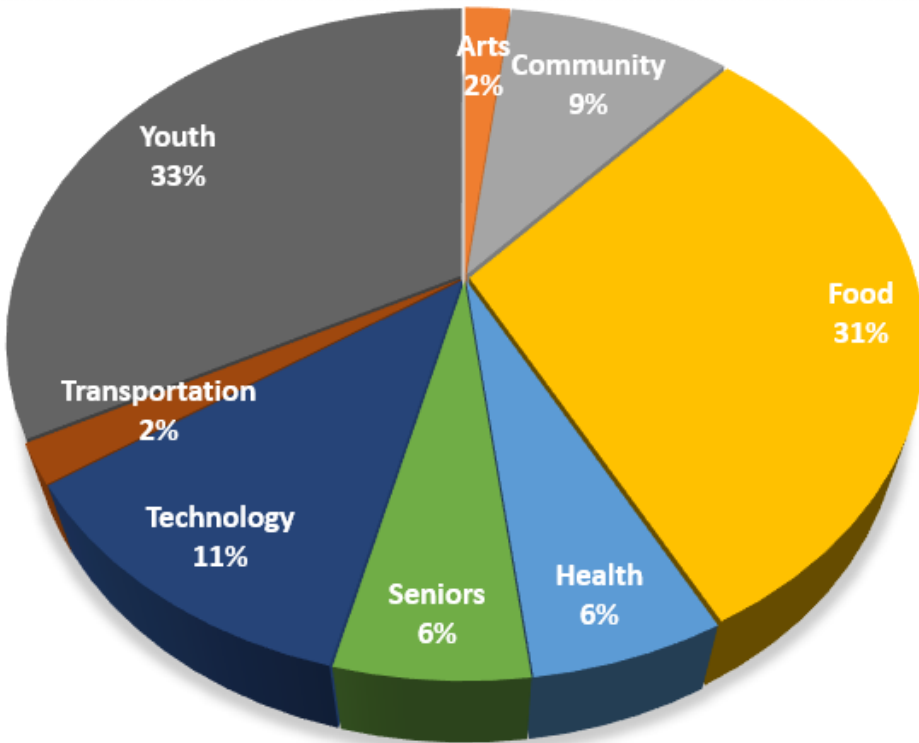

888-713-4083
 J Raymond Soucy
 info@cwcfoundation.ca
 www.cwcfoundation.ca

A Grassroots Community Response

Total Rounds of Granting

15**

of Organizations involved with applications

24

** In recent years we averaged 2 rounds/yr

ARTS	\$5,000
COMMUNITY	\$21,050
FOOD	\$79,675
HEALTH	\$15,430
SENIORS	\$13,000
TECHNOLOGY	\$22,233
TRANSPORTATION	\$1,500
YOUTH	\$66,041
	\$223,929

CENTRE WELLINGTON COMMUNITY FOUNDATION