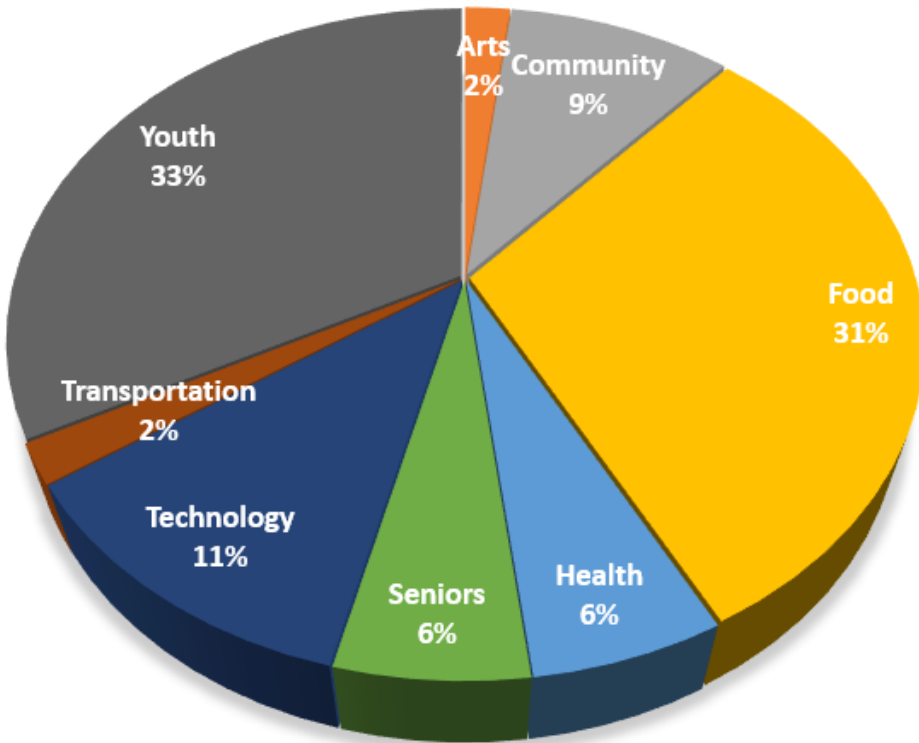

888-713-4083
 J Raymond Soucy
 info@cwcfoundation.ca
 www.cwcfoundation.ca

A Grassroots Community Response

Total Rounds of Granting

15*

of Organizations involved with applications

24

* In recent years we averaged 2 rounds/yr

ARTS	\$5,000
COMMUNITY	\$21,050
FOOD	\$79,675
HEALTH	\$15,430
SENIORS	\$13,000
TECHNOLOGY	\$22,233
TRANSPORTATION	\$1,500
YOUTH	\$66,041
	\$223,929

CENTRE WELLINGTON COMMUNITY FOUNDATION